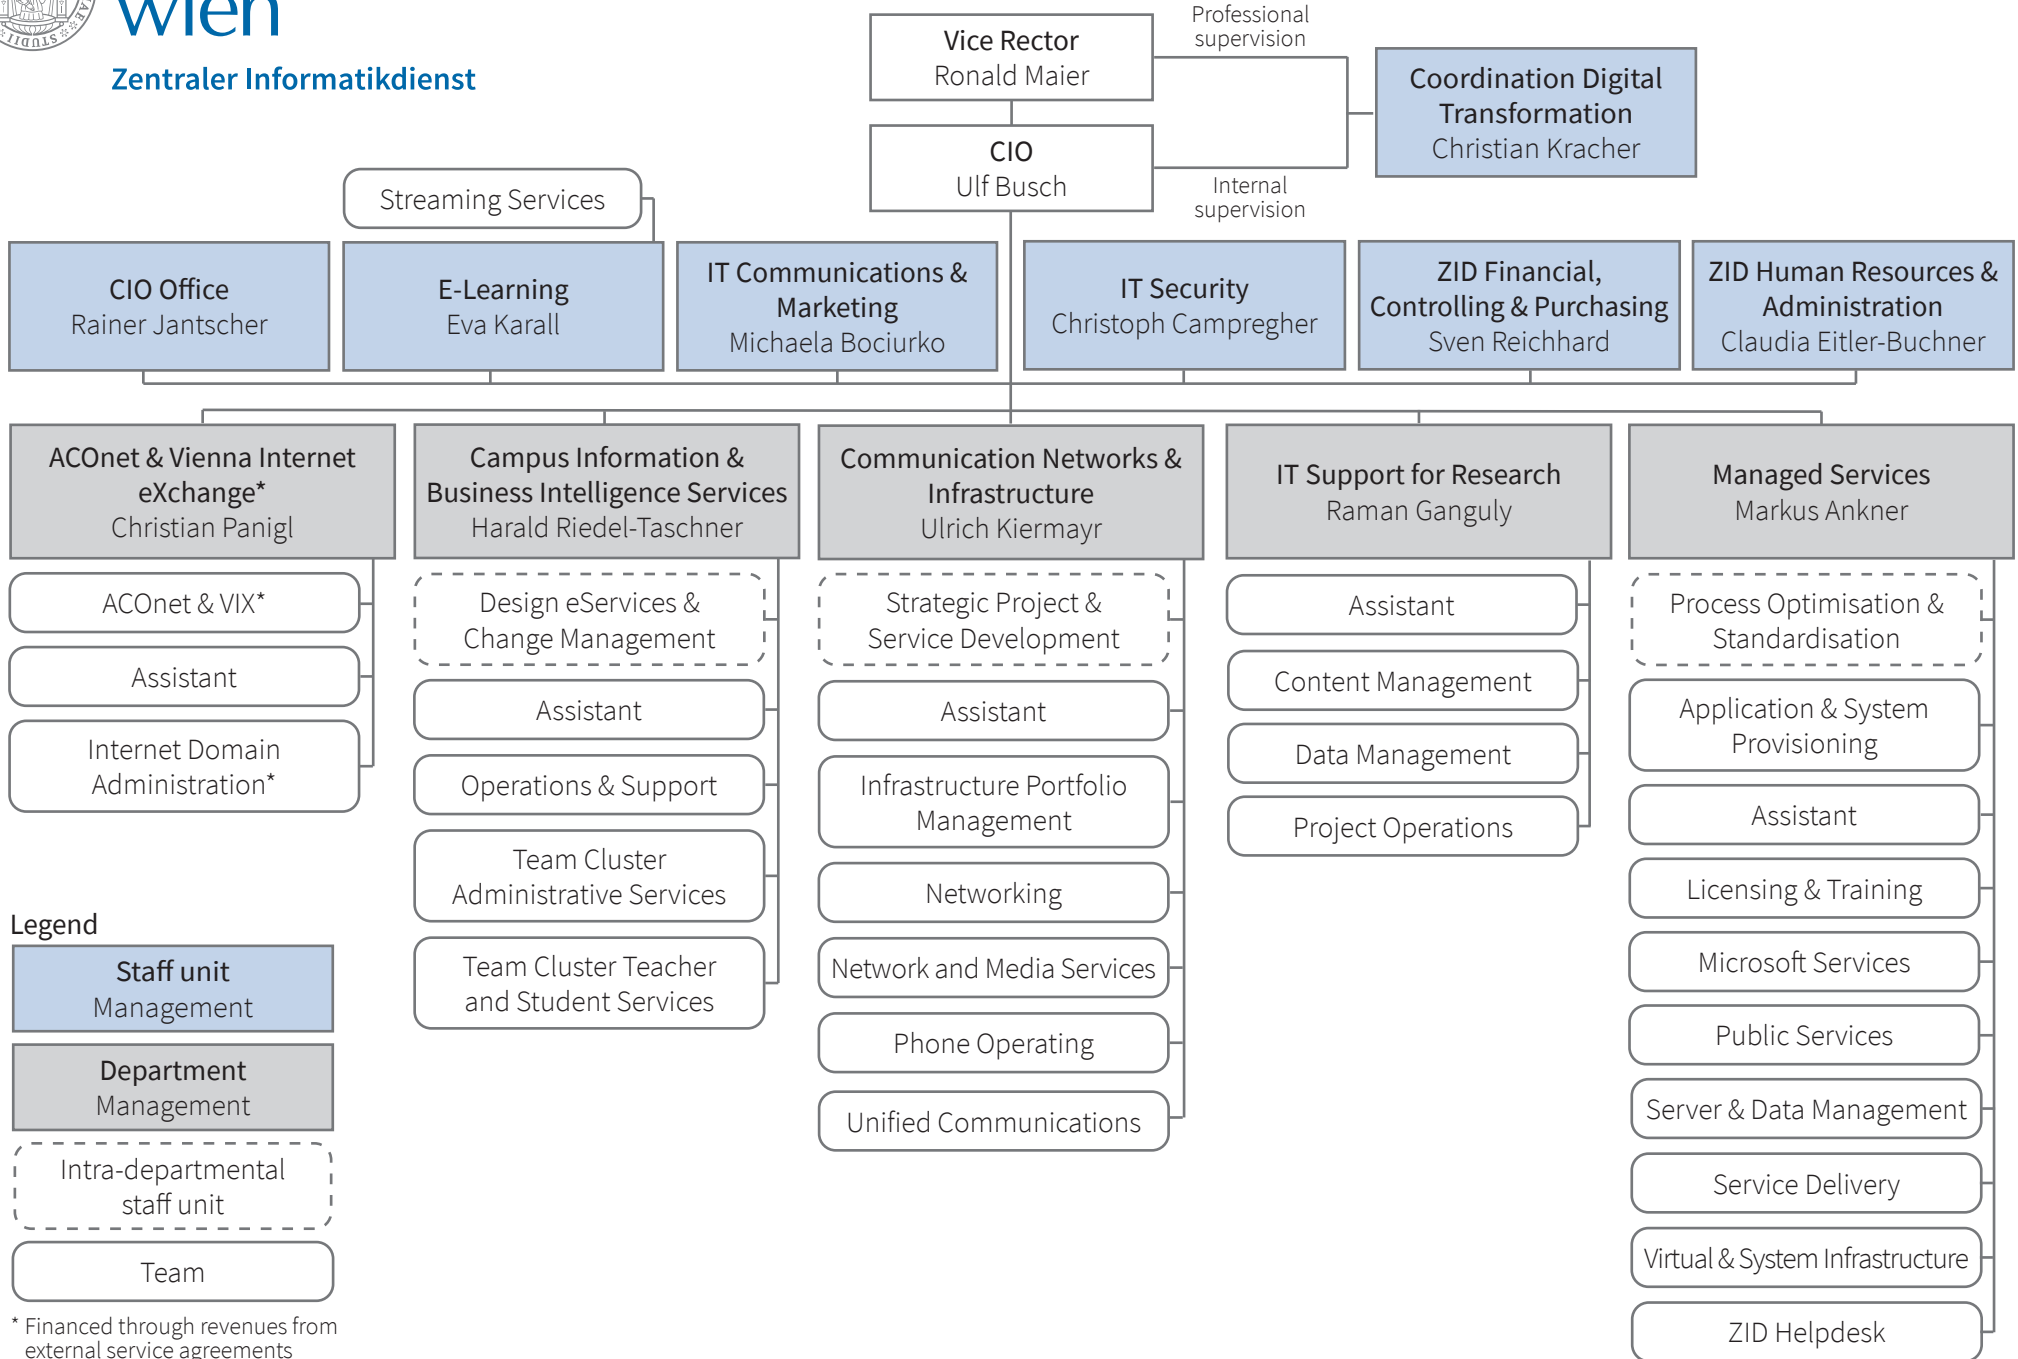

ZID Organisation Chart

Legend

- Staff unit Management** (Blue box)
- Department Management** (Grey box)
- Intra-departmental staff unit** (Dashed border)
- Team** (White box)

* Financed through revenues from external service agreements